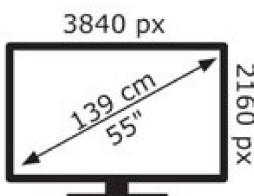

ENERGY

JVC

LT-55VA3200

64 kWh/1000h

ABCDEF **G**

123 kWh/1000h

2019/2013

50655267