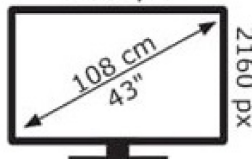

# ENERG

JVC

LT-43VA3200

**51** kWh/1000h

ABCDEF **G**

**92** kWh/1000h

3840 px

2019/2013