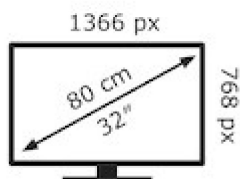

ENERG

SONY®

KD-32W800

32 kWh/1000h

ABCDEF**G**

32 kWh/1000h

2019/2013