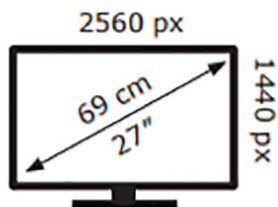

ENERG

ASUS

VG27AQ

26 kWh/1000h

ABCDEF**G**

40 kWh/1000h

2019/2013