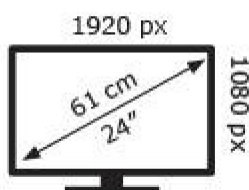

ENERG

ViewSonic

VA2432-H / VA2432-MHD / VS17789

22 kWh/1000h

2019/2013