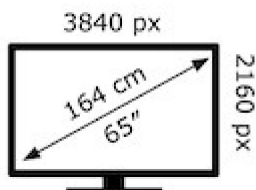

ENERG

SONY®

XR-65A75K

96 kWh/1000h

ABCDEF **G**

112 kWh/1000h

2019/2013