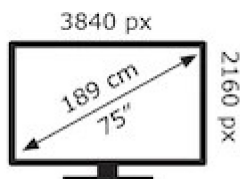

ENERG ⚡

SONY®

KD-75X81K

143 kWh/1000h

ABCDEF**G**

205 kWh/1000h

2013/9/2013