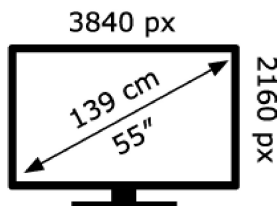

# ENERGY

**SONY**®

XR-55A95K

**84** kWh/1000h

ABCDEF **G**

**114** kWh/1000h

2019/2013