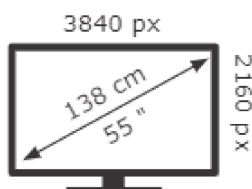

ENERGY

HISENSE

55A6BG

94 kWh/1000h

ABCDEF**G**

105 kWh/1000h

2019/2013