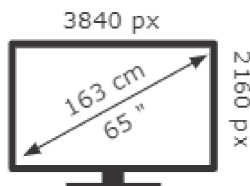

ENERG

HISENSE

65A7GQ

125 kWh/1000h

ABCDEF**G**

180 kWh/1000h

2019/2013