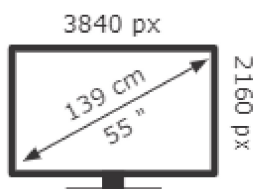

ENERG

HISENSE

55A7GQ

90 kWh/1000h

ABCDEF**G**

130 kWh/1000h

2019/2013