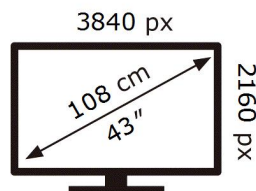

ENERG

SAMSUNG

QE43LS05TCU

67 kWh/1000h

ABCDEF **G**

97 kWh/1000h

2019/2013