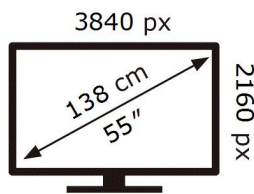

ENERG

SAMSUNG

QE55LS03AAU

103 kWh/1000h

ABCDEF **G**

HDR

174 kWh/1000h

2019/2013