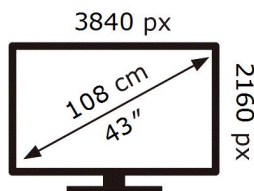

ENERG

SAMSUNG

QE43LS05TAU

115 kWh/1000h

ABCDEF **G**

135 kWh/1000h

2019/2013